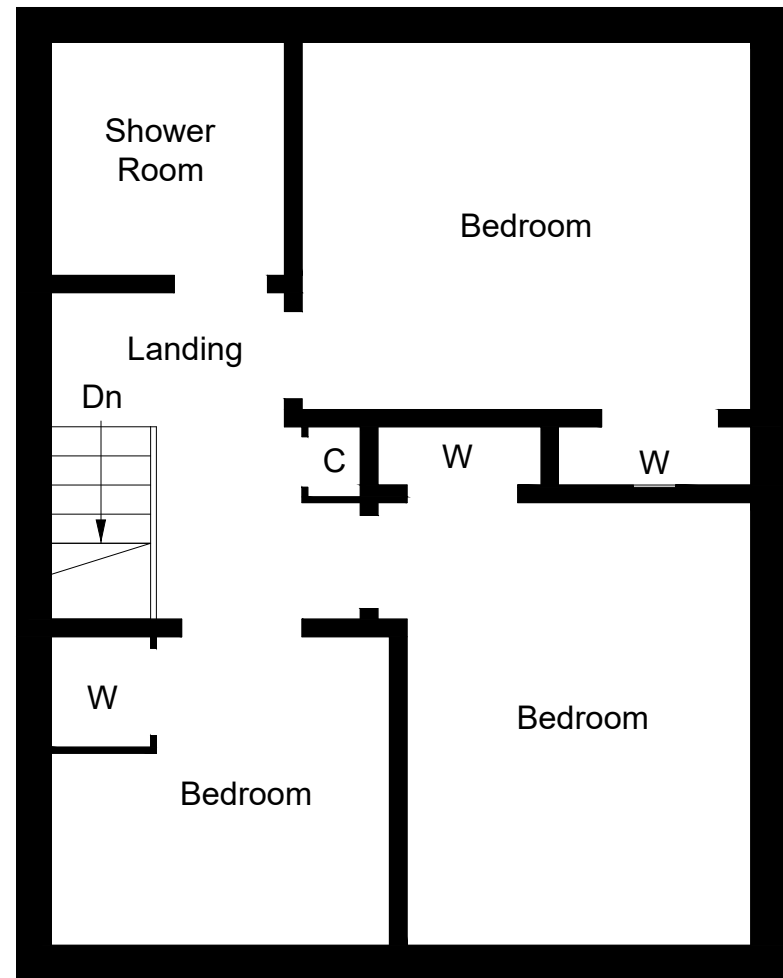

1 Torridon Park Forres, IV36 1FP

Approximate Gross Internal Area = 95.4 sq m / 1027 sq ft

Ground Floor

First Floor

Illustration for identification purposes only, measurements are approximate, not to scale. floorplansUsketch.com © (ID918587)