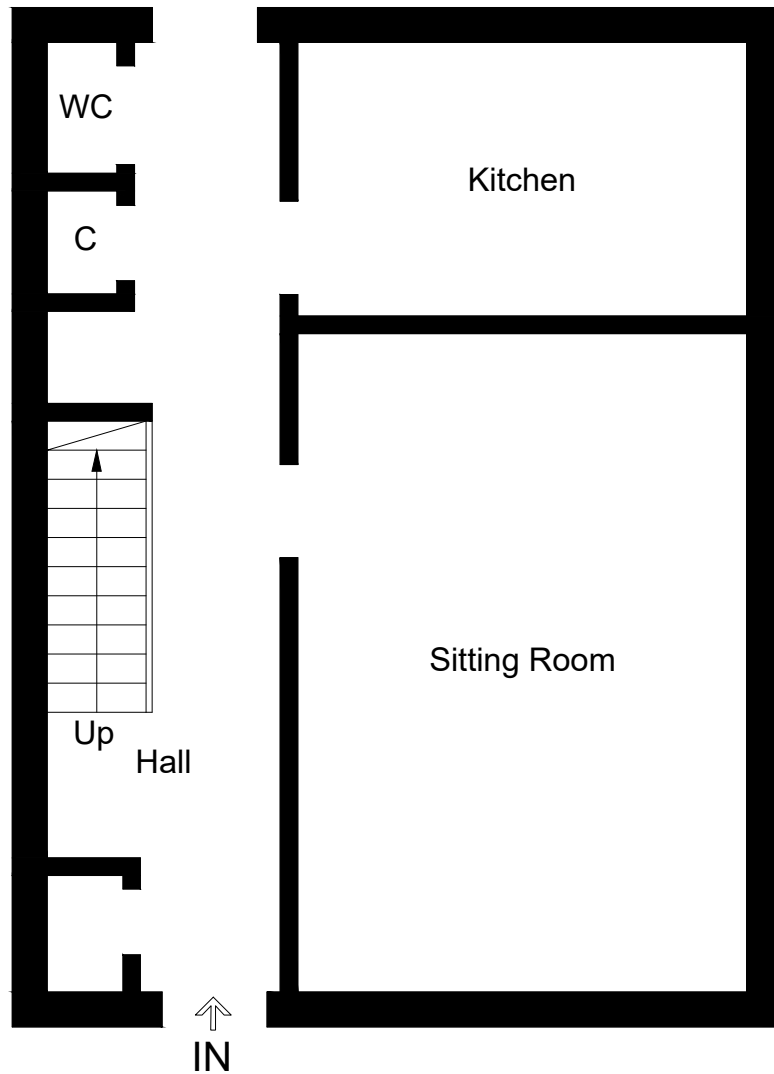

1 Torridon Park Forres, IV36 1FP

Approximate Gross Internal Area = 95.4 sq m / 1027 sq ft

Ground Floor

First Floor

Illustration for identification purposes only, measurements are approximate, not to scale. floorplansUsketch.com © (ID918587)