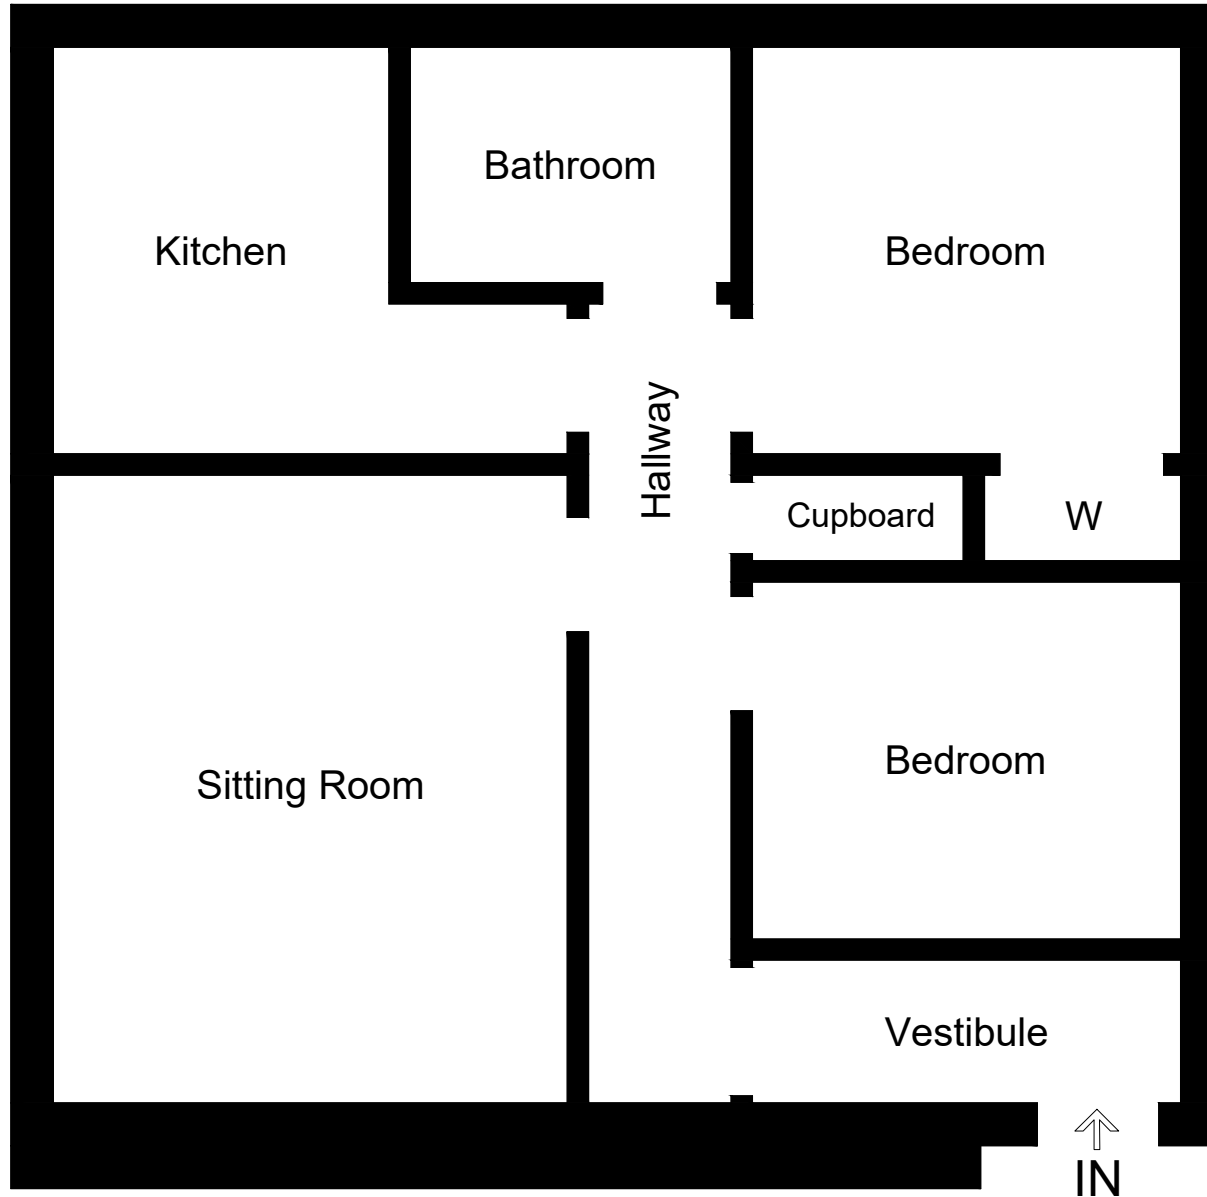

Flat 3, Culbin Sands Apartments, Findhorn, IV36 3QJ

Illustration for identification purposes only, measurements are approximate,
not to scale. floorplansUsketch.com © (ID903533)