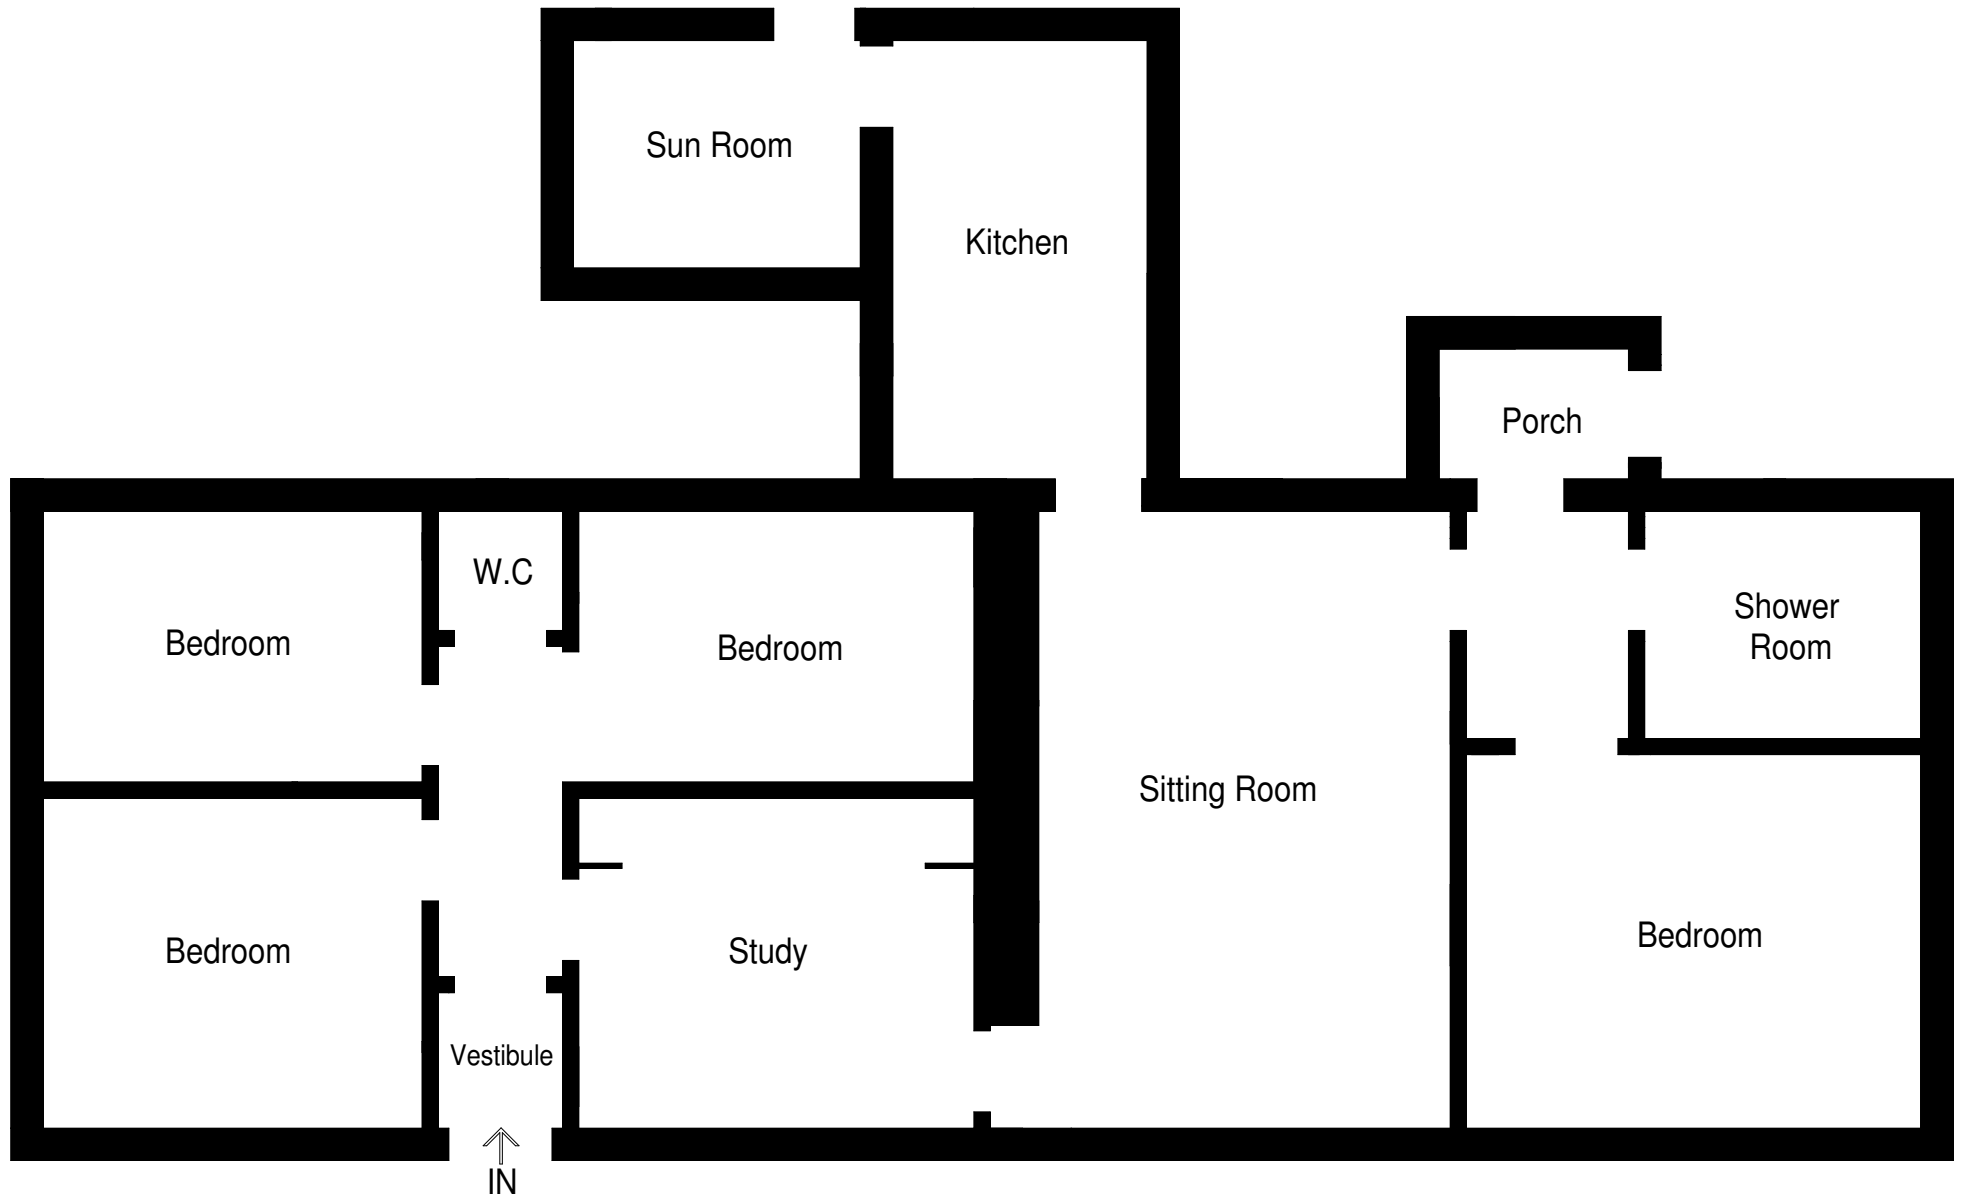

Balnageith Cottage, Forres, IV36 2SG

Approximate Gross Internal Area = 117.9 sq m / 1269 sq ft

Illustration for identification purposes only, measurements are approximate, not to scale.
FloorplansUsketch.com © 2022 (ID919061)