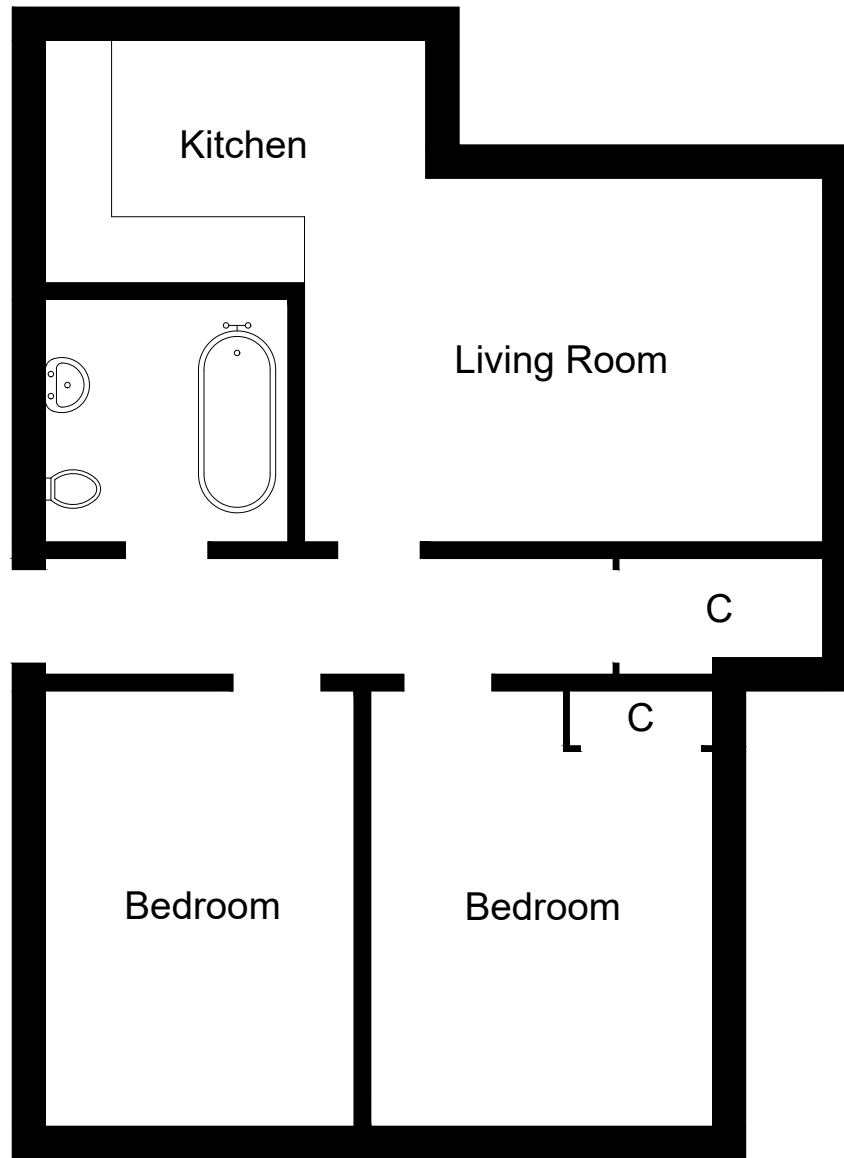

Approximate Gross Internal Area = 60.7 sq m / 653 sq ft

Illustration for identification purposes only, measurements are approximate, not to scale. Fourlabs.co © (ID1177325)