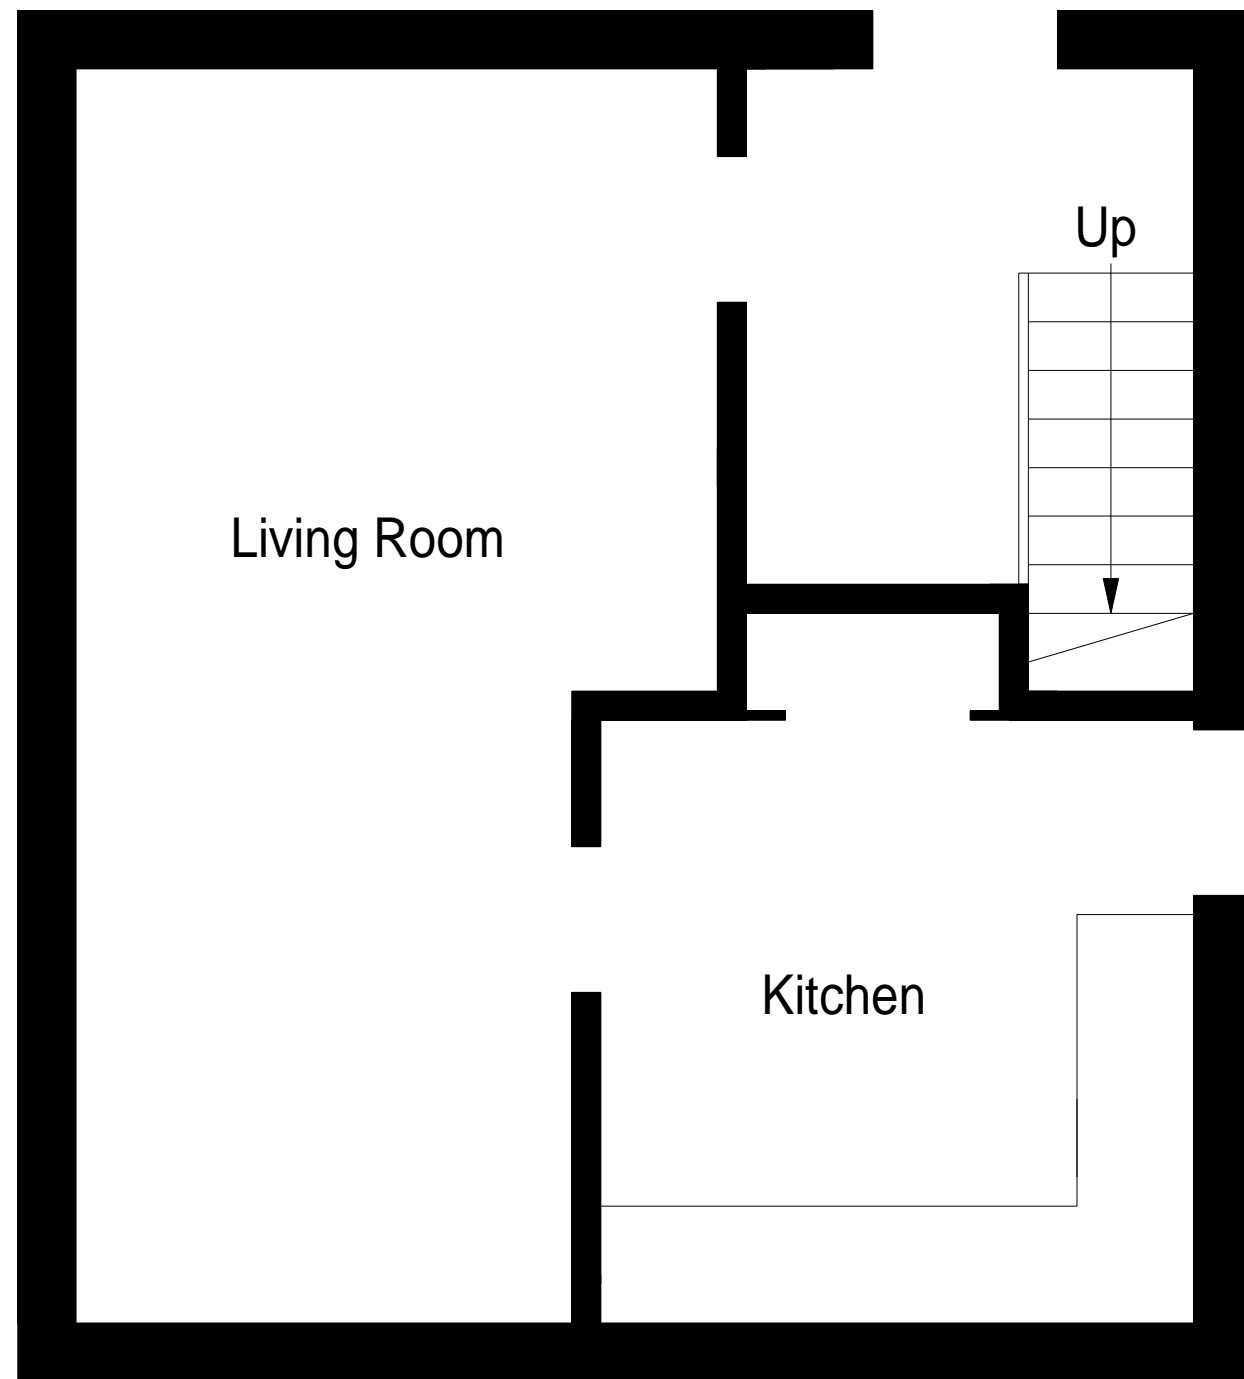

Approximate Gross Internal Area = 74.2 sq m / 799 sq ft

Ground Floor

First Floor

Illustration for identification purposes only, measurements are approximate, not to scale. floorplansUsketch.com © (ID1122621)