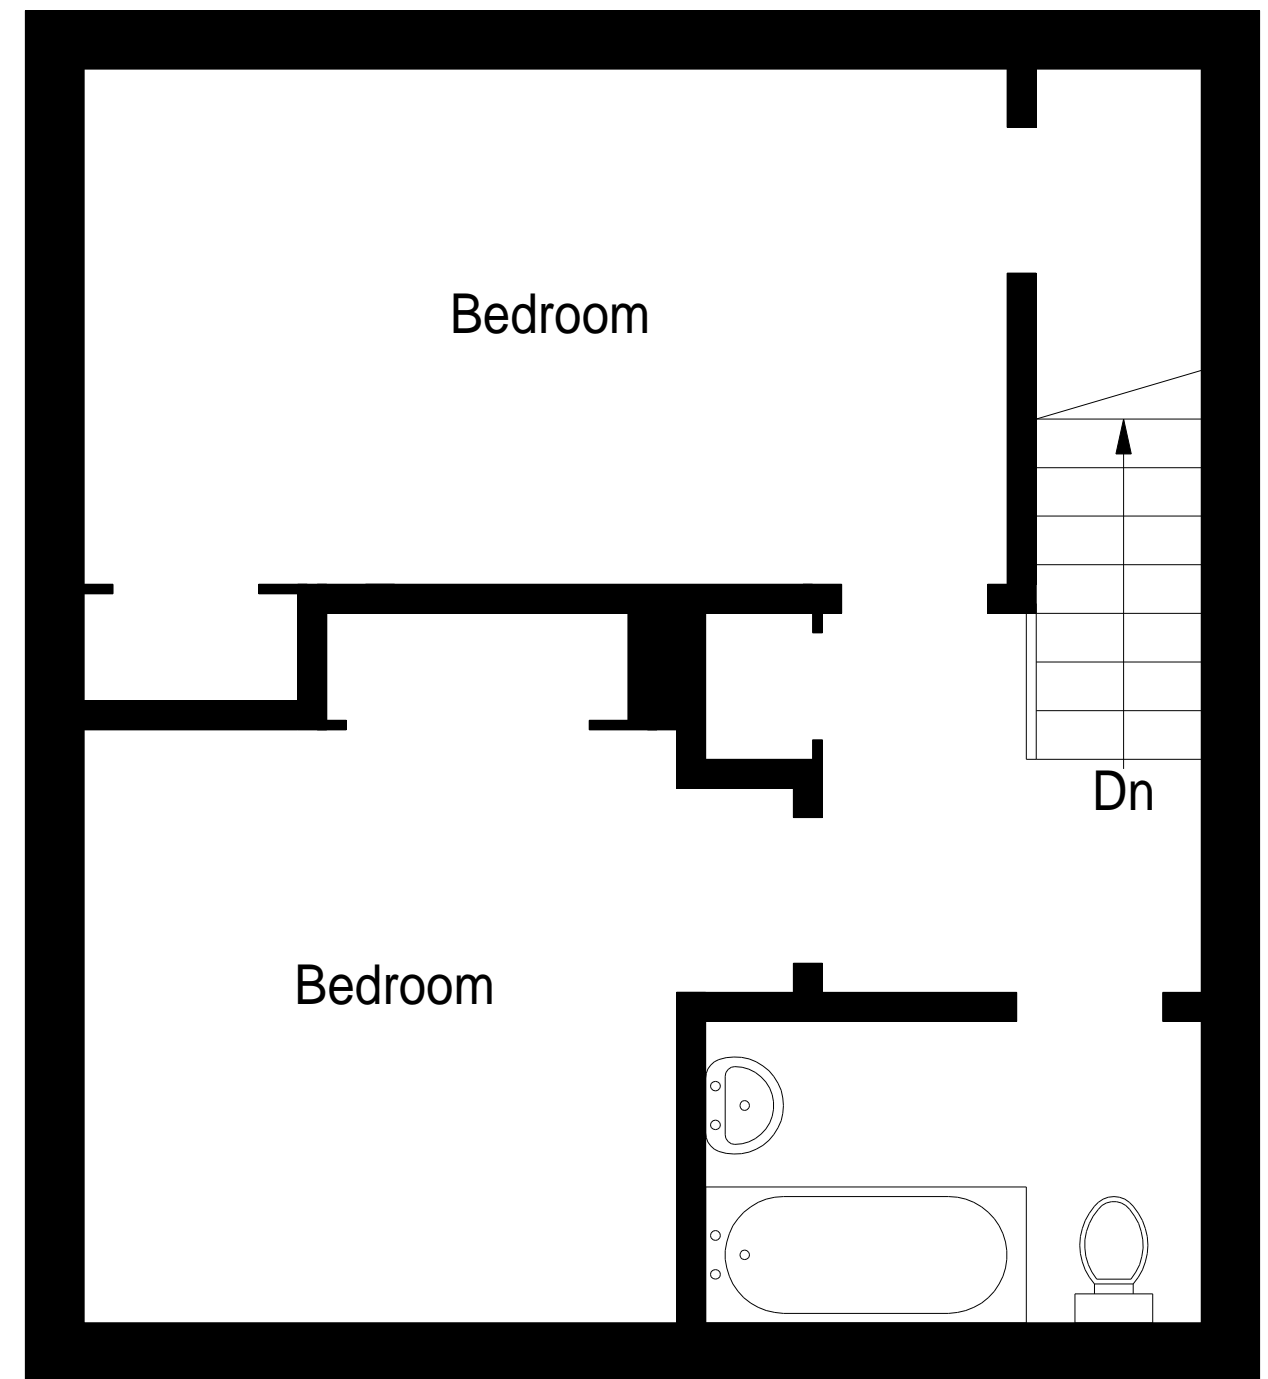

Approximate Gross Internal Area = 74.2 sq m / 799 sq ft

Ground Floor

First Floor

Illustration for identification purposes only, measurements are approximate, not to scale. floorplansUsketch.com © (ID1122621)